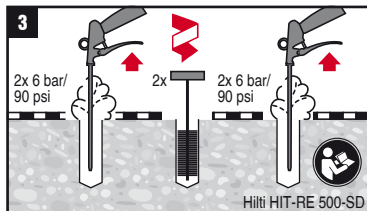

HIT-V-(HC)R M12	HIW-SD M12	Hilti HIT RE 500-SD
HIT-V-(HC)R M16	HIW-SD M16	
HIT-V-(HC)R M20	HIW-SD M20	

	$d_0$
HIT-V-(HC)R M12	14mm
HIT-V-(HC)R M16	18mm
HIT-V-(HC)R M20	24mm

	$d_{cut}$
HIT-V-(HC)R M12	18mm
HIT-V-(HC)R M16	22mm
HIT-V-(HC)R M20	28mm