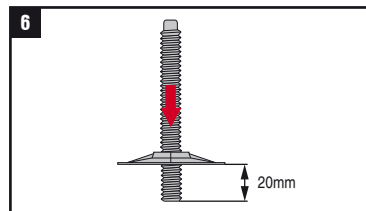

HIT-V-(HC)R M12	HIW-SD M12	Hilti HIT RE 500-SD
HIT-V-(HC)R M16	HIW-SD M16	
HIT-V-(HC)R M20	HIW-SD M20	

	$d_0$
HIT-V-(HC)R M12	14mm
HIT-V-(HC)R M16	18mm
HIT-V-(HC)R M20	24mm

	$d_{cut}$
HIT-V-(HC)R M12	18mm
HIT-V-(HC)R M16	22mm
HIT-V-(HC)R M20	28mm