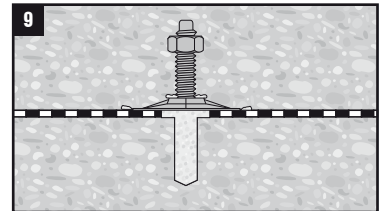

HIT-V-(HC)R M12	HIW-SD M12	Hilti HIT RE 500-SD
HIT-V-(HC)R M16	HIW-SD M16	
HIT-V-(HC)R M20	HIW-SD M20	

	$d_0$
HIT-V-(HC)R M12	14mm
HIT-V-(HC)R M16	18mm
HIT-V-(HC)R M20	24mm

	$d_{cut}$
HIT-V-(HC)R M12	18mm
HIT-V-(HC)R M16	22mm
HIT-V-(HC)R M20	28mm